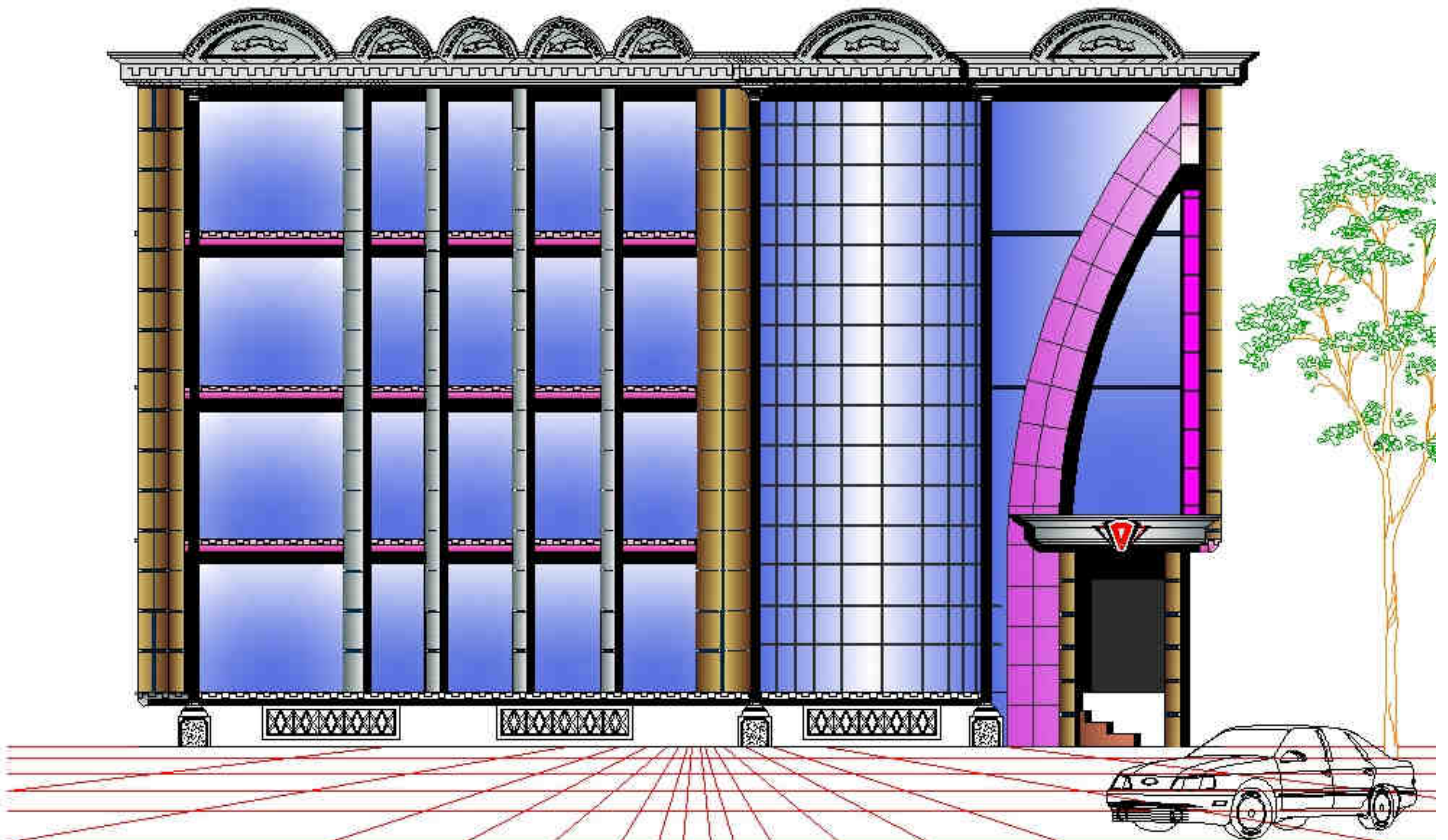

MANOJKUMAR.A.B.
Aathira,
Venmanad
P.O.Pavaratty,
District-Thrissur,
Kerala State,India,
Pin - 680507,
Phone-919895412130
abmanoj@gmail.com

Commercial Shopping Complex
Client: **Surabhi Marbles,Angamaly**
Area 2465 Sqft.
c/o Contractor Johnson.K.A.
Designed by Manojkumar.A.B