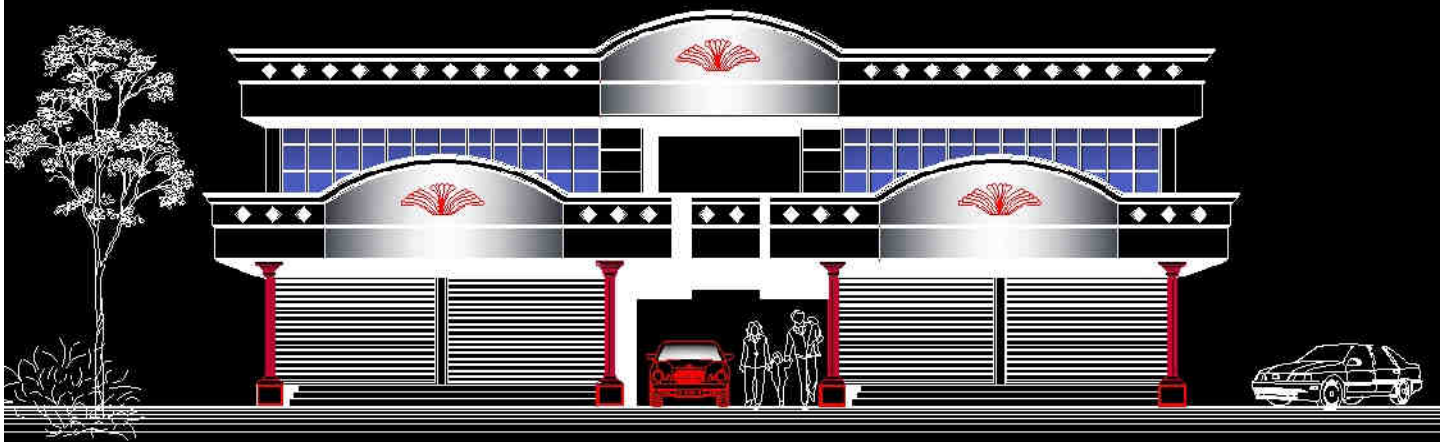

MANOJKUMAR.A.B.
Aathira,
Venmanad
P.O.Pavaratty,
District-Thrissur,
Kerala State,India,
Pin - 680507,
Phone-919895412130
abmanoj@gmail.com

FRONT ELEVATION

Commercial Shopping Complex
Client: Appu Moozhikkulam
Area 7998 Sqft.
c/o Contractor Johnson.K.A.
Designed by Manojkumar.A.B