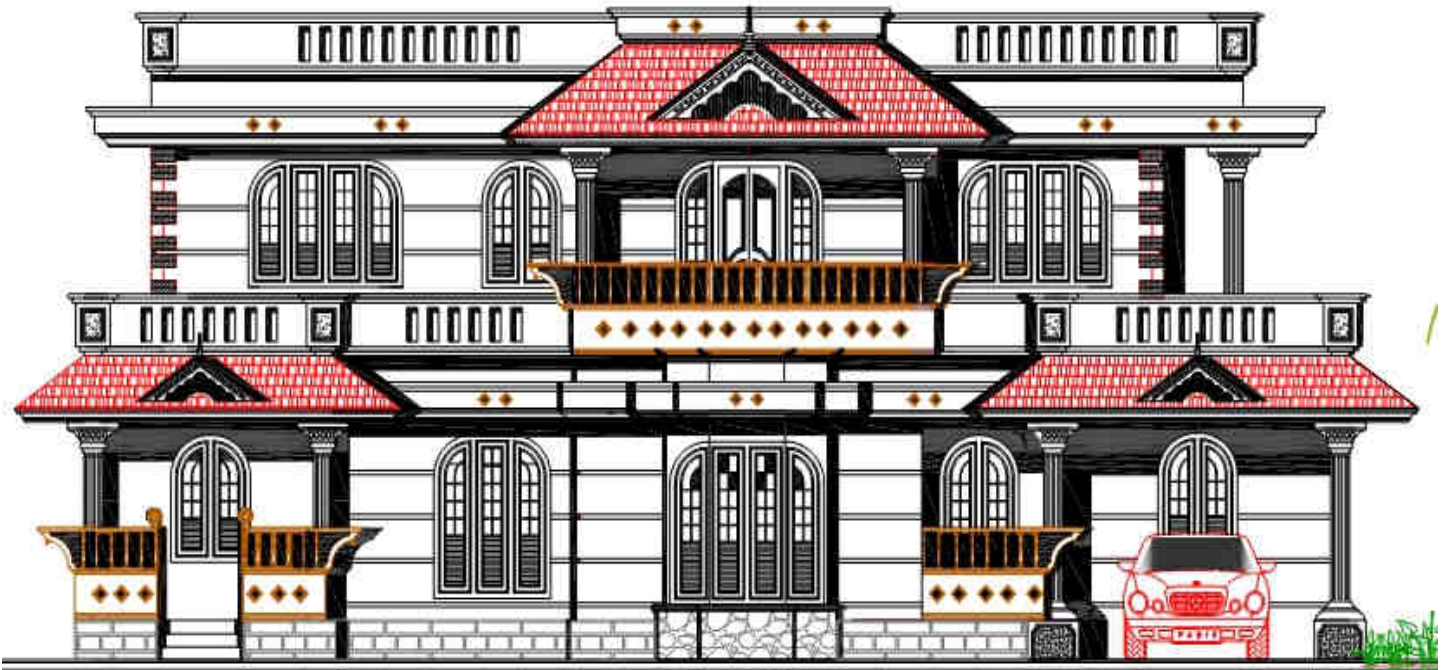

Residence: **Traditional Style**
(Alternate Elevation)
Total Area 2700SqFt.
Client: **Mr.Ashraf Velloopadam,**
c/o contractor Abdulsalam.O.A
Designed by Manojkumar.A.B

MANOJKUMAR.A.B.
Aathira,
Venmanad
P.O.Pavaratty,
District-Thrissur,
Kerala State,India,
Pin - 680507,
Phone-919895412130
abmanoj@gmail.com